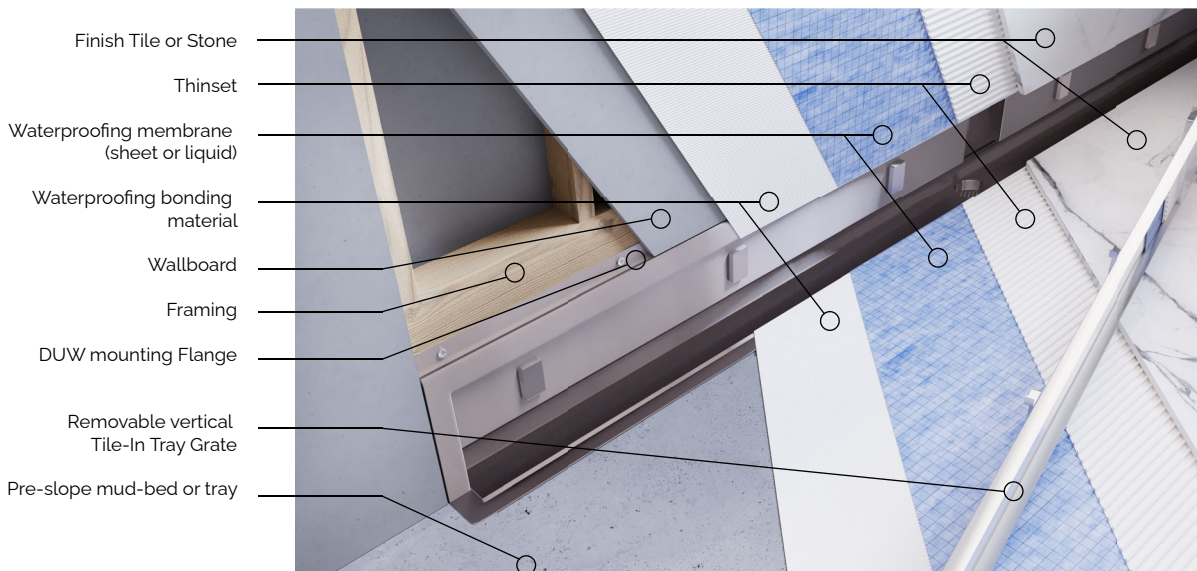

DUW Series: Wall Recessed Linear Drain

Its nearly invisible profile blends into your shower's ambiance, becoming another luxury design element of the room.

DUW: "Flangeless" Wall Drain
(ideal for curbed and curbless installation)

DUWR: "Side-Return Flanged" Wall Drain
(ideal for wall to wall installation)

AVAILABLE SIZES

- 12" - [30.48 CM]
- 29" - [73.66 CM]
- 31" - [78.74 CM]
- 33" - [83.82 CM]
- 35" - [88.90 CM]
- 39" - [99.06 CM]
- 41" - [104.14 CM]
- 43" - [109.22 CM]
- 47" - [119.38 CM]
- 53" - [134.62 CM]
- 59" - [149.86 CM]
- 65" - [165.10 CM]
- 71" - [180.34 CM]
- (_) - CUSTOM