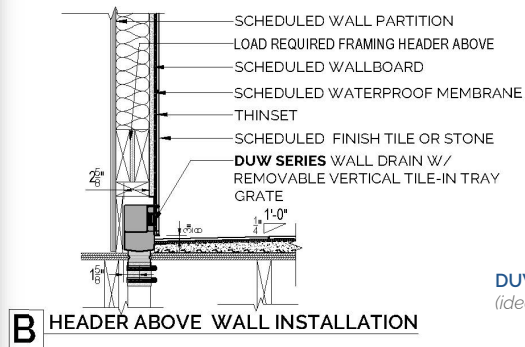

DUW Series: Wall Recessed Linear Drain

Its nearly invisible profile blends into your shower's ambiance, becoming another luxury design element of the room.

DUW: "Flangeless" Wall Drain
(ideal for curbed and curbless installation)

DUWR: "Side-Return Flanged" Wall Drain
(ideal for wall to wall installation)

AVAILABLE SIZES

- 12" - [30.48 CM]
- 29" - [73.66 CM]
- 31" - [78.74 CM]
- 33" - [83.82 CM]
- 35" - [88.90 CM]
- 39" - [99.06 CM]
- 41" - [104.14 CM]
- 43" - [109.22 CM]
- 47" - [119.38 CM]
- 53" - [134.62 CM]
- 59" - [149.86 CM]
- 65" - [165.10 CM]
- 71" - [180.34 CM]
- (_) - CUSTOM