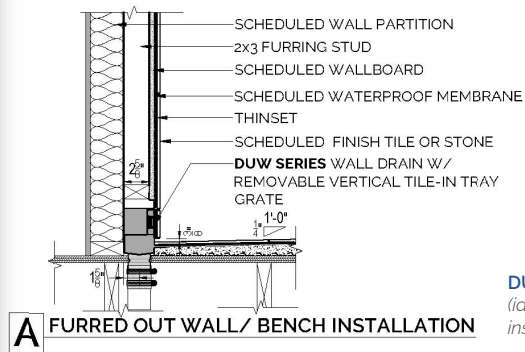

DUW Series: Wall Recessed Linear Drain

Its nearly invisible profile blends into your shower's ambiance, becoming another luxury design element of the room.

DUW: "Flangeless" Wall Drain
(ideal for curbed and curbless installation)

DUWR: "Side-Return Flanged" Wall Drain
(ideal for wall to wall installation)

AVAILABLE SIZES

- 12" - [30.48 CM]
- 29" - [73.66 CM]
- 31" - [78.74 CM]
- 33" - [83.82 CM]
- 35" - [88.90 CM]
- 39" - [99.06 CM]
- 41" - [104.14 CM]
- 43" - [109.22 CM]
- 47" - [119.38 CM]
- 53" - [134.62 CM]
- 59" - [149.86 CM]
- 65" - [165.10 CM]
- 71" - [180.34 CM]
- (_) - CUSTOM