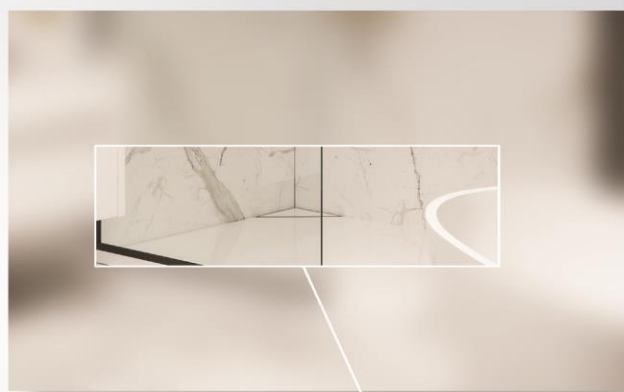

CAN YOU SEE THE DRAIN?

DUFT Series | Neo-Angle Corner Floor Drain

Its nearly invisible profile blends into your shower's ambiance, becoming another luxury design element of the room.

Hygienic Barrier Free Design | Match Floor Tile